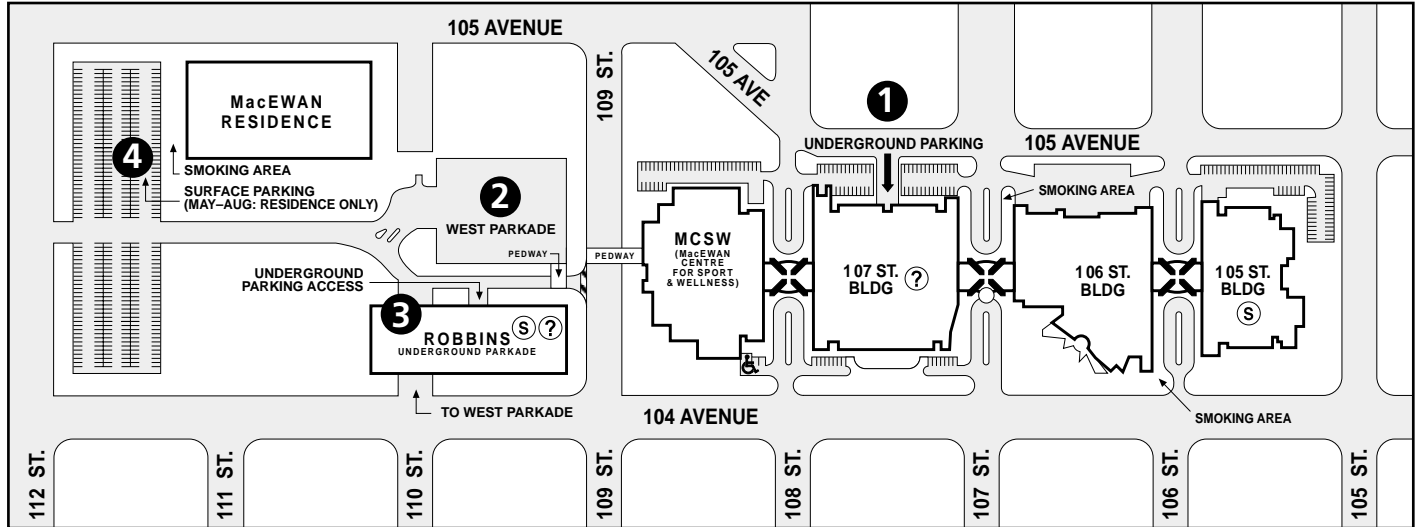

Grant MacEwan College City Centre Campus

Grant MacEwan College, City Centre Campus, 10700–104 Avenue

March, 2008

PUBLIC PARKING INFORMATION

1 Underground Parking

Enter off 105 Ave. between 107 & 108 St. (north side of campus)

Weekdays: \$1.50 per 1/2 hr to maximum of \$11 /day

Evenings: \$4/ evening (after 5:30 pm, Mon.–Fri.)

Weekends: \$4/day (8 am –6 pm)
(Self-pay machine accepts Visa, MC, bills, \$2, \$1 & 25¢ coins)

2 West Parkade

Enter off 104 Ave. & 112 St.

Weekdays: \$1.25 per 1/2 hr to maximum of \$7.50/day

Evenings: \$4/evening (after 5:30 p.m., Mon.–Fri.)

Weekends: \$4/day (8 am –6 pm)
(Self-pay machine accepts Visa, MC, bills, \$2, \$1 & 25¢ coins)

3 Robbins Underground Parkade

Enter off 109 St., west side or 104 Ave., north side.

Weekdays: \$1.50 per hr to maximum of \$11/day

Evenings: \$4/evening (after 5:30 pm, Mon.–Fri.)

4 West Surface Parking (available May–Aug: residence guests only)